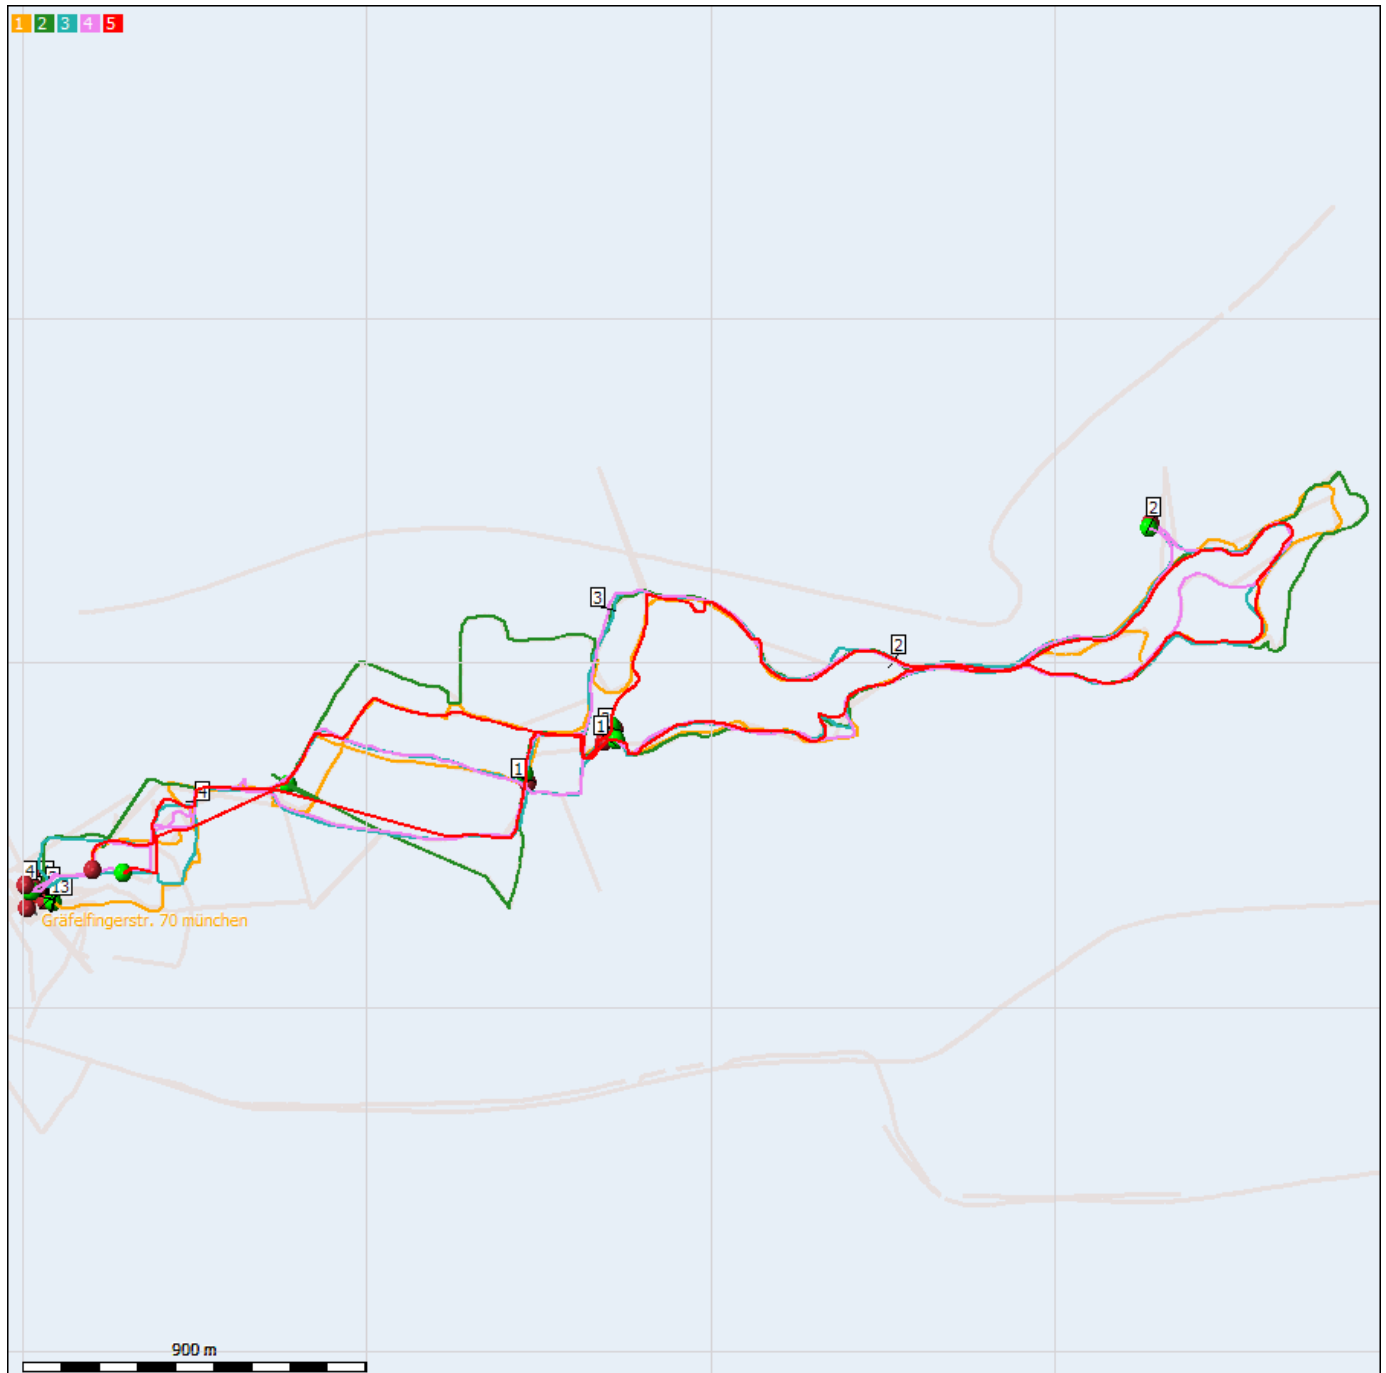

Training Comparison

#	Name	Date	Time	User	Sport
1	Westparkrunde	03.01.07	15:39	Marianna	running
2	Westparkrunde	05.01.07	17:04	Marianna	running
3	Westpark	10.01.07	13:06	Marianna	running
4	Westpark	15.01.07	18:54	Marianna	running
5	Westpark	23.01.07	12:12	Marianna	running

Map

Average Speed (Total)

Name	Avg Speed
Westpark (3)	11,1km/h
Westpark (4)	9,9km/h
Westpark (5)	9,3km/h
Westparkrunde (1)	8,8km/h

Westparkrunde (2)	8,6km/h
-------------------	---------

Average Speed (Active Time)

Name	Avg Speed
Westpark (5)	10,9km/h
Westpark (4)	10,7km/h
Westparkrunde (2)	10,7km/h
Westpark (3)	10,6km/h
Westparkrunde (1)	10,4km/h

Distance

Name	Distance
Westparkrunde (2)	9,57km
Westparkrunde (1)	9,48km
Westpark (3)	9,19km
Westpark (4)	9,04km
Westpark (5)	8,33km

Duration

Name	Duration
Westparkrunde (2)	0.01:06:58
Westparkrunde (1)	0.01:04:58
Westpark (4)	0.00:55:26
Westpark (5)	0.00:53:33
Westpark (3)	0.00:49:47

Report created by [Run.GPS Analyzer](#).